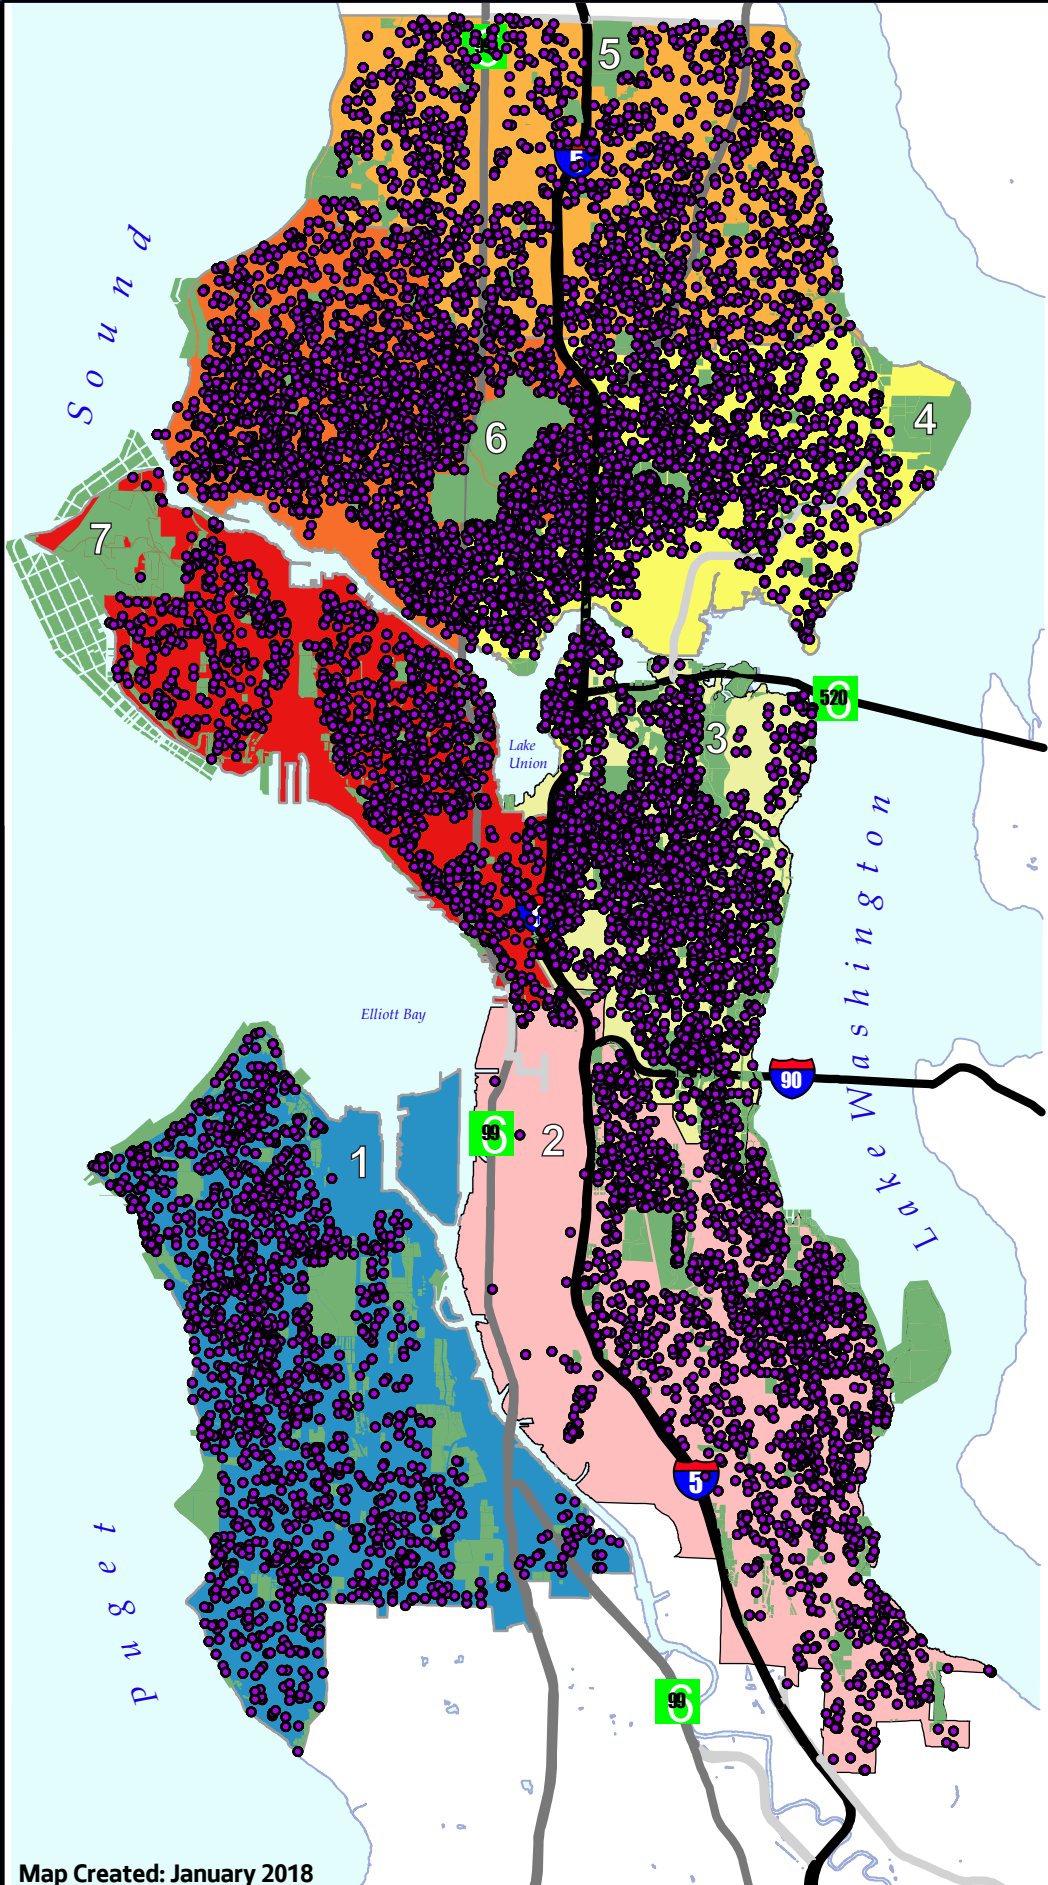

Democracy Voucher Program: Participation by Council District

Seattle
Ethics & Elections
Commission

This map shows Seattle residents who have submitted at least one Democracy Voucher to a participating candidate.

Legend

- Voucher Participants
- Parks
- Waterbodies
- 520 520
- 99 99
- 5 I-5
- 90 I-90
- Council District 1
2,172 residents participated
- Council District 2
2,664 residents participated
- Council District 3
3,731 residents participated
- Council District 4
2,627 residents participated
- Council District 5
2,141 residents participated
- Council District 6
3,326 residents participated
- Council Districts 7
2,413 residents participated

Map Created: January 2018